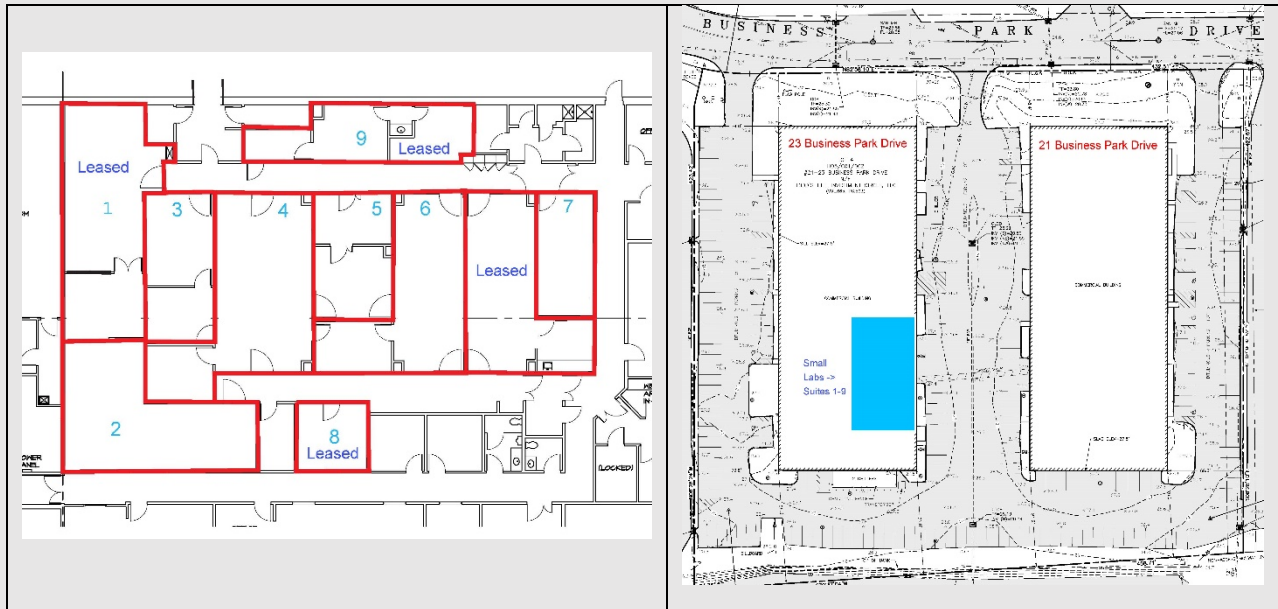

## LABS AT 23

Private Small Labs and Offices -- Available Now

23 Business Park Drive, Branford

Details:	Small office and labs for startups, tech and biotech companies. One or more private suites available. Some suites can be connected for a larger space.
Size:	400-850 rentable square feet each.
Lease Terms:	One year. Longer terms available.
Rents:	\$1,250 to \$3,500 per month each.
Infrastructure:	Included within the monthly rent – 100% outside air laboratory heating and cooling @ 8 air changes, backup power outlets, eyewash, lab cabinetry, epoxy floors, monthly utilities, DI water service. 24-hour keyfob access, WIFI service.
Optional Services	Fume hood exhaust in suite. Gas tank storage and setup. Customization available as needed.